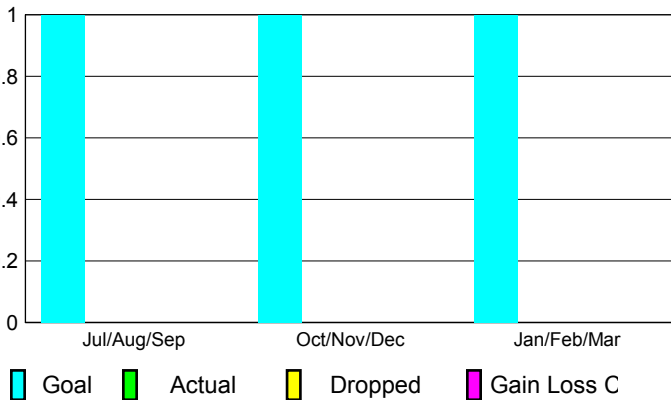

2012-2013 GMT Reports for District (or Undistricted) **District S 1**

GMT: **Mr. Pedro Mario Marrello**

Location: **BOLIVIA**

GMT CA: **3**

CLUBS

Club Results
2012-2013

Clubs
2011-2012

Month	New Club Goal	Actual New Clubs	Actual Dropped Clubs	Gain/Loss of Clubs	Gain/Loss of Clubs
Jul/Aug/Sep	1	0	0	0	1
Oct/Nov/Dec	1	0	0	0	0
Jan/Feb/Mar	1	0	0	0	0
Totals	3	0	0	0	1

Club Results 2012-2013

Goal, New, Dropped, Gain/Loss

MEMBERSHIP

Membership Results
2012-2013

Membership
2011-2012

Month	Net Memb Goal	Actual New Memb	Actual Dropped Memb	Gain/Loss of Memb	Gain/Loss of Memb
Jul/Aug/Sep	30	17	-17	0	25
Oct/Nov/Dec	41	11	-29	-18	-6
Jan/Feb/Mar	43	0	0	0	-12
Totals	114	28	-46	-18	7