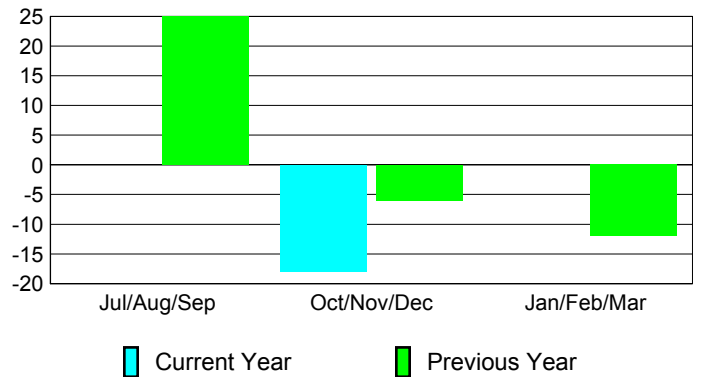

Club Results 2012-2013

Goal, New, Dropped, Gain/Loss

MEMBERSHIP

Membership Results
2012-2013

Membership
2011-2012

Month	Net Memb Goal	Actual New Memb	Actual Dropped Memb	Gain/Loss of Memb	Gain/Loss of Memb
Jul/Aug/Sep	30	17	-17	0	25
Oct/Nov/Dec	41	11	-29	-18	-6
Jan/Feb/Mar	43	0	0	0	-12
Totals	114	28	-46	-18	7

Membership Results 2012-2013

Goal, New, Dropped, Gain/Loss

Comparison of Club Gain/Loss

Current Year Compared to the Previous Year

Comparison of Membership Gain/Loss

Current Year Compared to the Previous Year

YTD Status Quo Clubs 2012-2013

Status Quo Clubs Compared to Status Quo Members

Gender Comparison 2012-2013

Jul/Aug/Sep

Oct/Nov/Dec

Jan/Feb/Mar

Male

Female