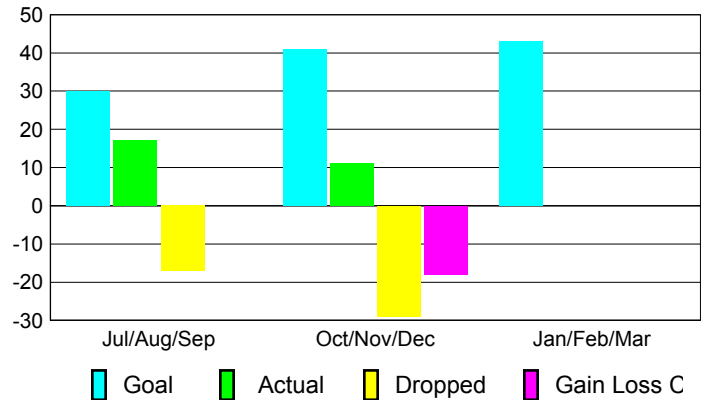

Club Results 2012-2013

Goal, New, Dropped, Gain/Loss

MEMBERSHIP

Membership Results
2012-2013

Membership
2011-2012

Month	Net Memb Goal	Actual New Memb	Actual Dropped Memb	Gain/Loss of Memb	Gain/Loss of Memb
Jul/Aug/Sep	30	17	-17	0	25
Oct/Nov/Dec	41	11	-29	-18	-6
Jan/Feb/Mar	43	0	0	0	-12
Totals	114	28	-46	-18	7

Membership Results 2012-2013

Goal, New, Dropped, Gain/Loss

Comparison of Club Gain/Loss

Current Year Compared to the Previous Year

Comparison of Membership Gain/Loss

Current Year Compared to the Previous Year